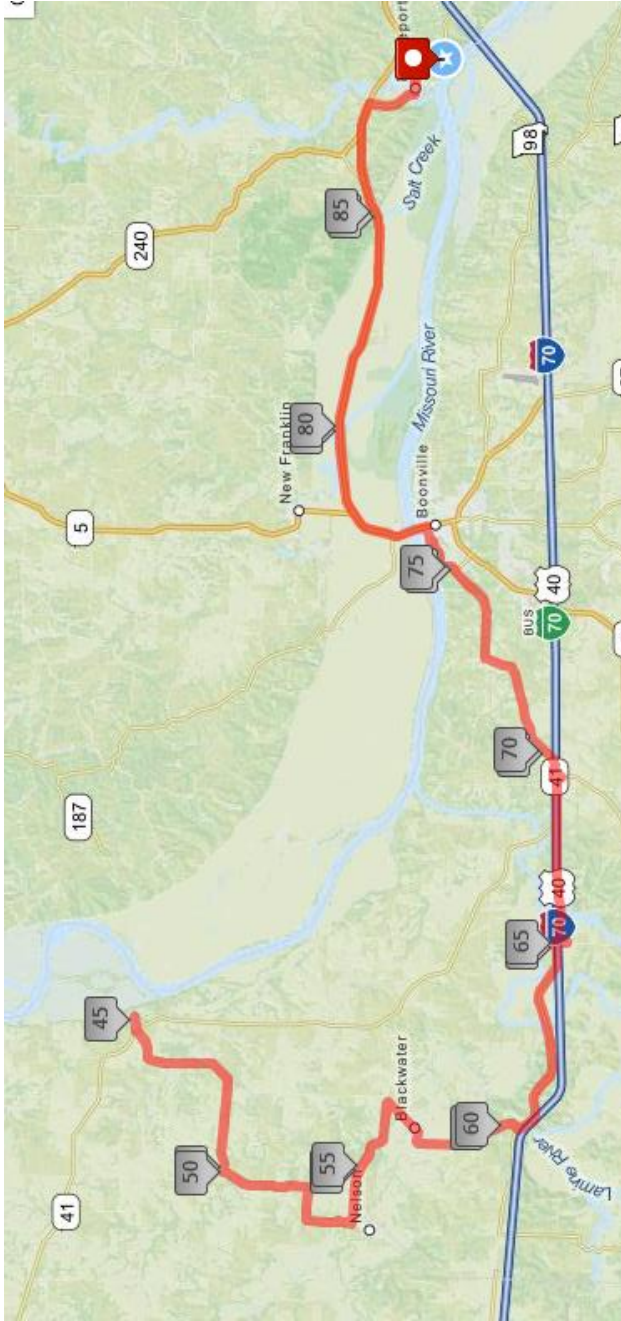

90 Mile Route Cue Sheet

IN CASE OF EMERGENCY DURING THE EVENT:

Call 9-1-1

Then contact the Ride Director at 816-678-4569